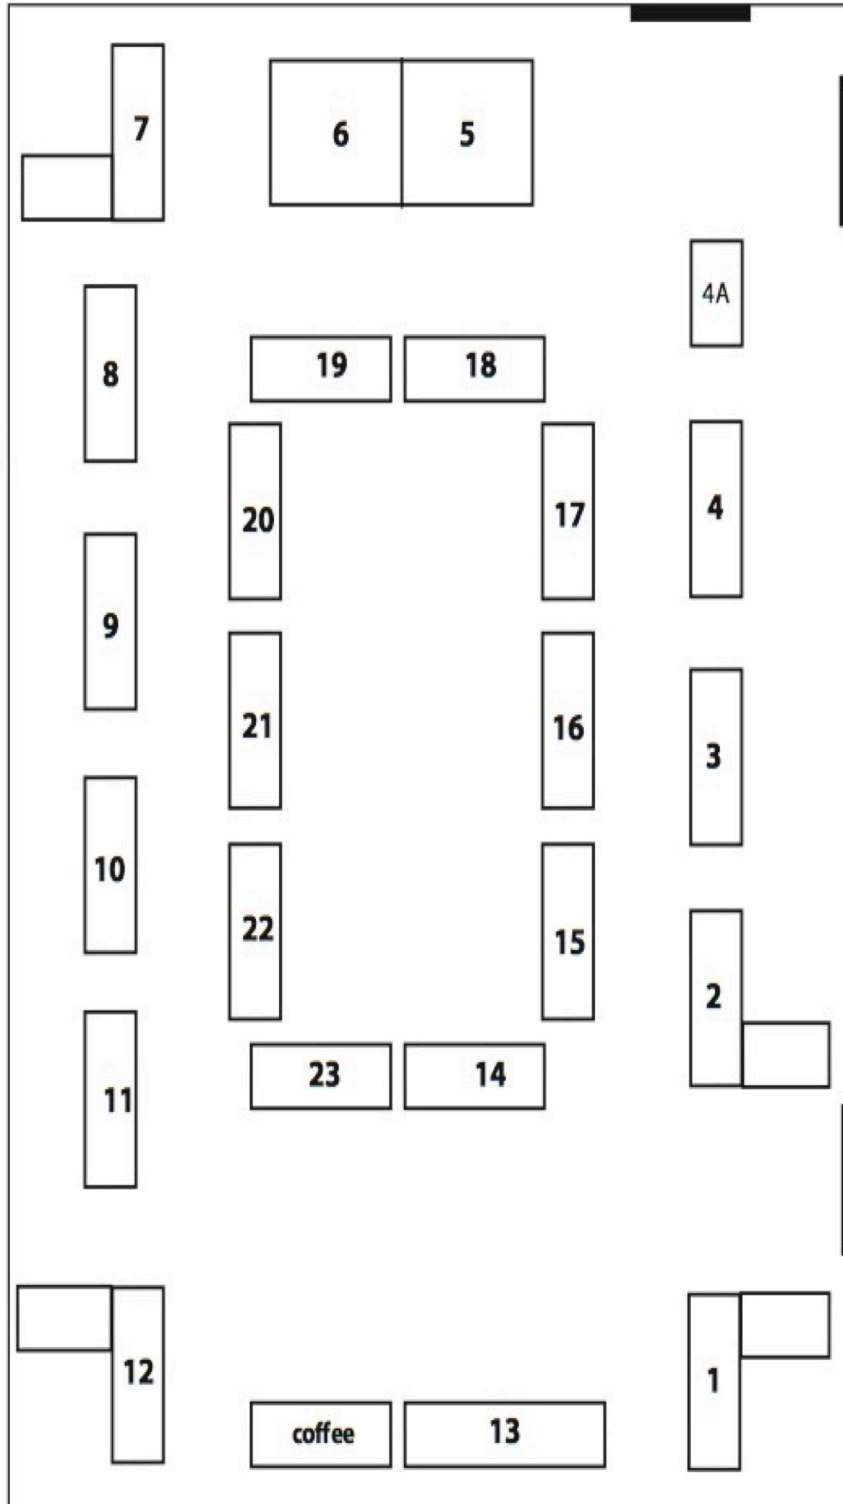

FLESHERTON FARMERS' MARKET 2017 CHRISTMAS MARKET VENDOR LOCATION

FLESHERTON KINPLEX
SATURDAY NOVEMBER 25 2017
OPENS AT 9AM CLOSSES AT 2PM

EMERGENCY EXIT

1. Down to Earth Ceramics
2. Spirit Walk Farm
3. Creative Bears
4. Barb Pearn
- 4A. Ron Pegg
5. RNS Studio
6. The Lost Book
7. Fairweather Farms
8. The Little's
9. The Red Brick House
10. Sneaker Creek Farm
11. Elsie Burkhart
12. Sister Acts
13. Mel O'Neil
14. Nora P.
15. Anne
16. Lavender Hill Hippie
17. Life's Essential Friend
18. Delton Martin
19. Half Moon Body & Bath
20. Bell's Edge Farm
21. Jennifer Hart
22. Rocky Hill Hideaway
23. Tanya Pisani

MAIN ENTRANCE